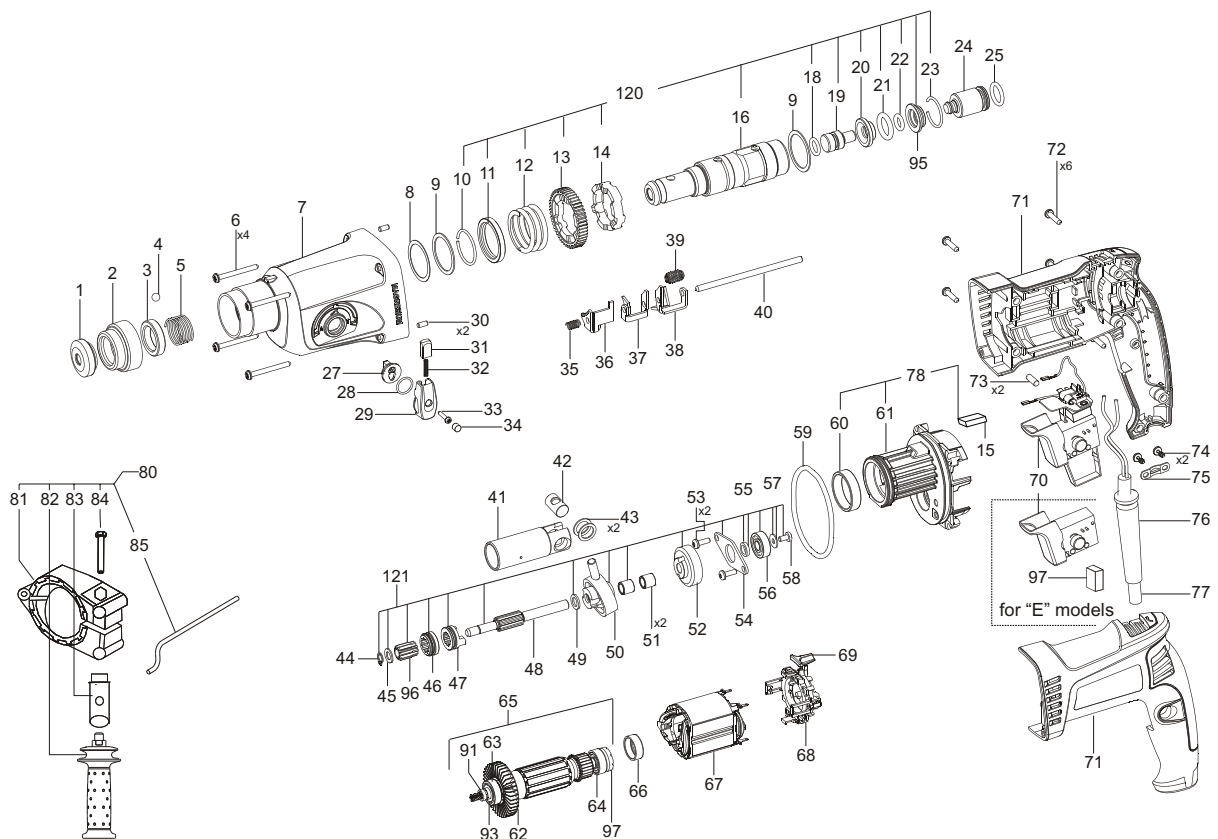

* - till 27.Apr.2014; ** - till 28.Nov.2013

141604

143409